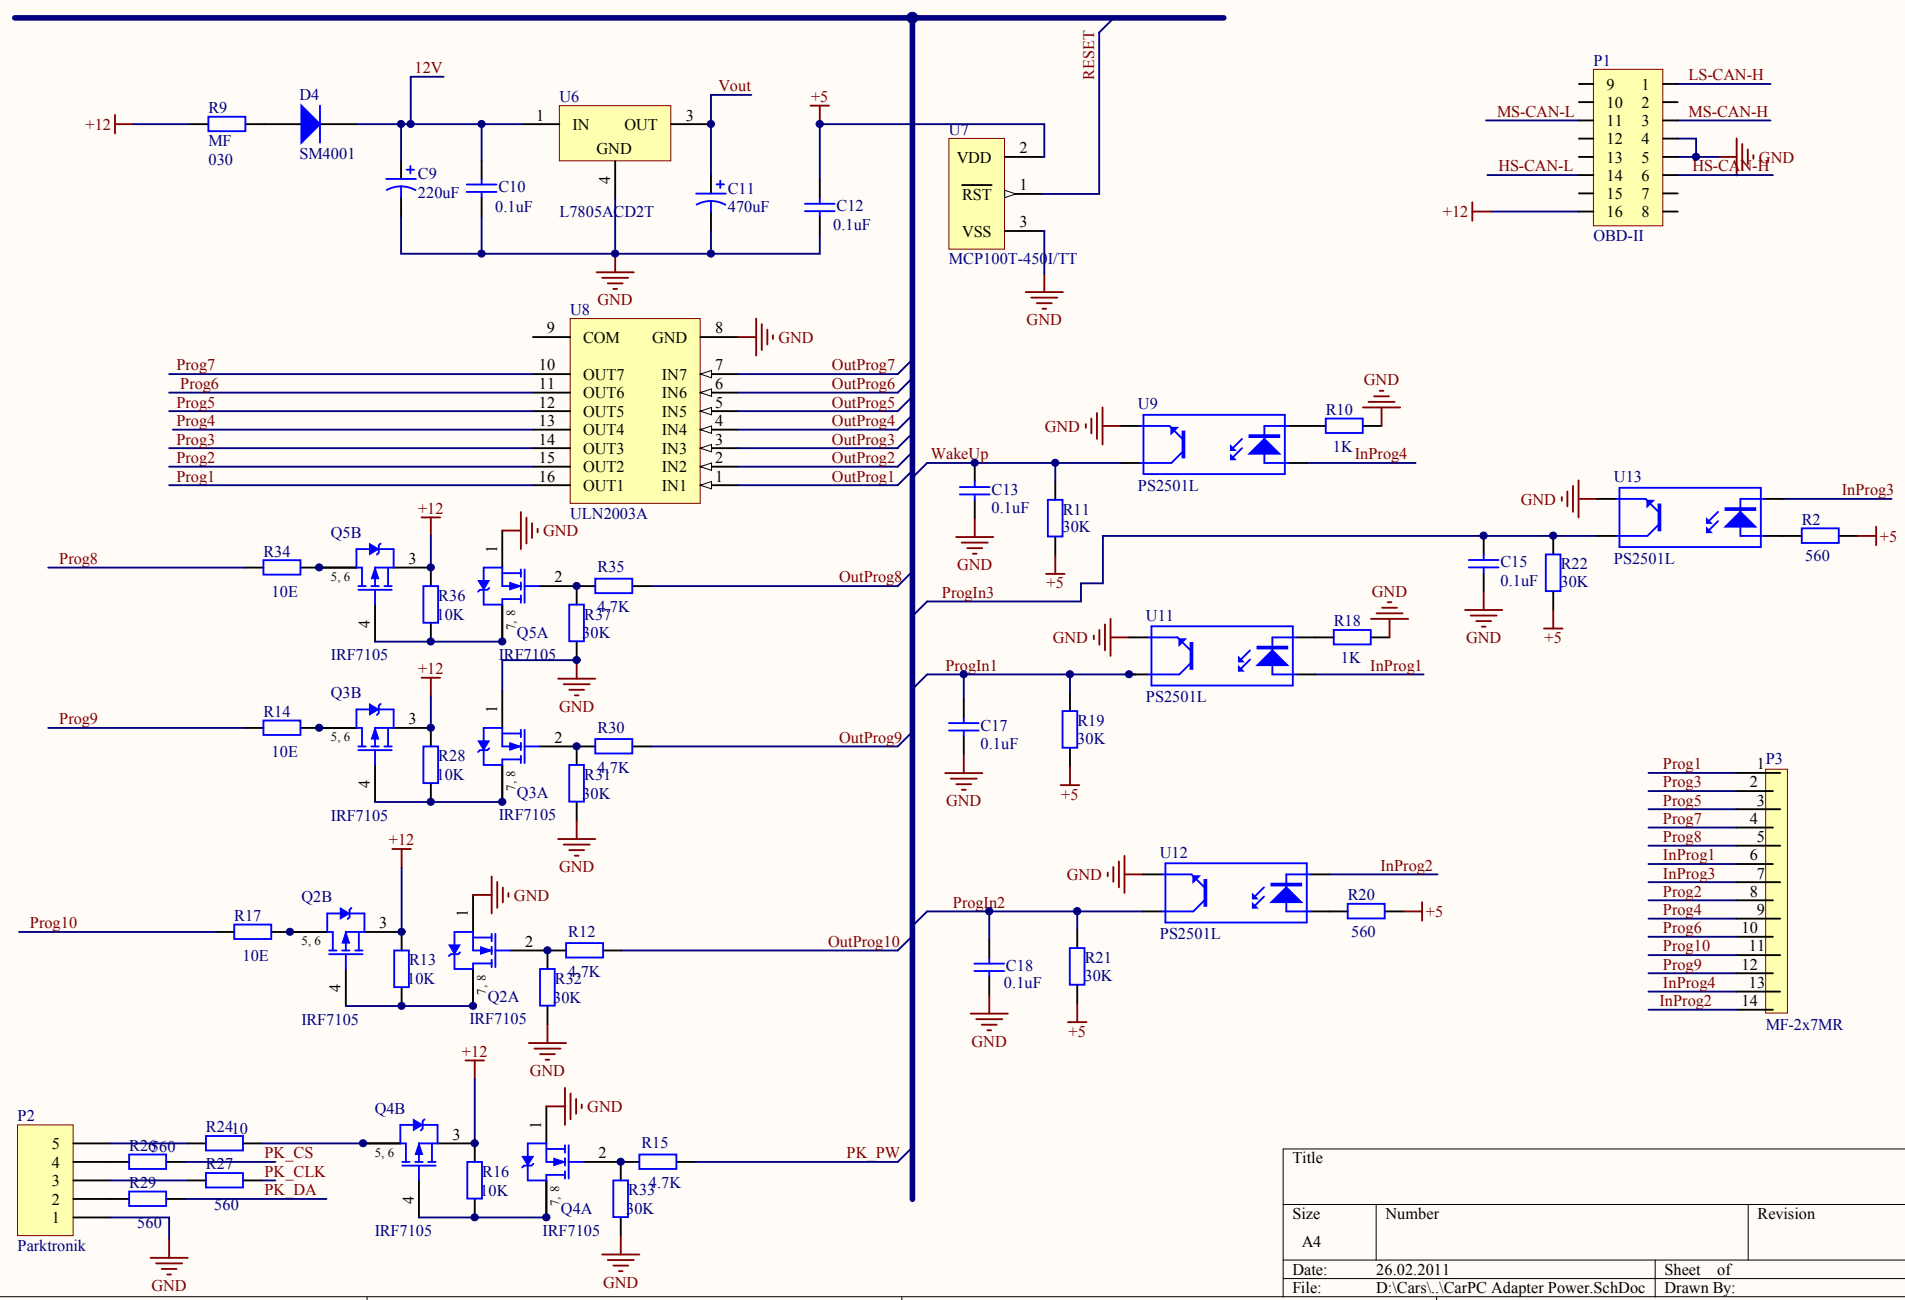

Title		
Size A4	Number	Revision
Date:	26.02.2011	Sheet of
File:	D:\Cars\CarPC Adapter CAN.SchDoc	Drawn By:

A

B

C

D

A

B

C

D

Prog1	1
Prog3	2
Prog5	3
Prog7	4
Prog8	5
InProg1	6
InProg3	7
Prog2	8
Prog4	9
Prog6	10
Prog10	11
Prog9	12
InProg4	13
InProg2	14

MF-2x7MR

Title		
Size	Number	Revision
A4		
Date:	26.02.2011	Sheet of
File:	D:\Cars\CarPC Adapter Power.SchDoc	Drawn By:

Title		
Size	Number	Revision
A4		
Date:	26.02.2011	Sheet of
File:	D:\Cars\CarPC Adapter1.SchDoc	Drawn By: