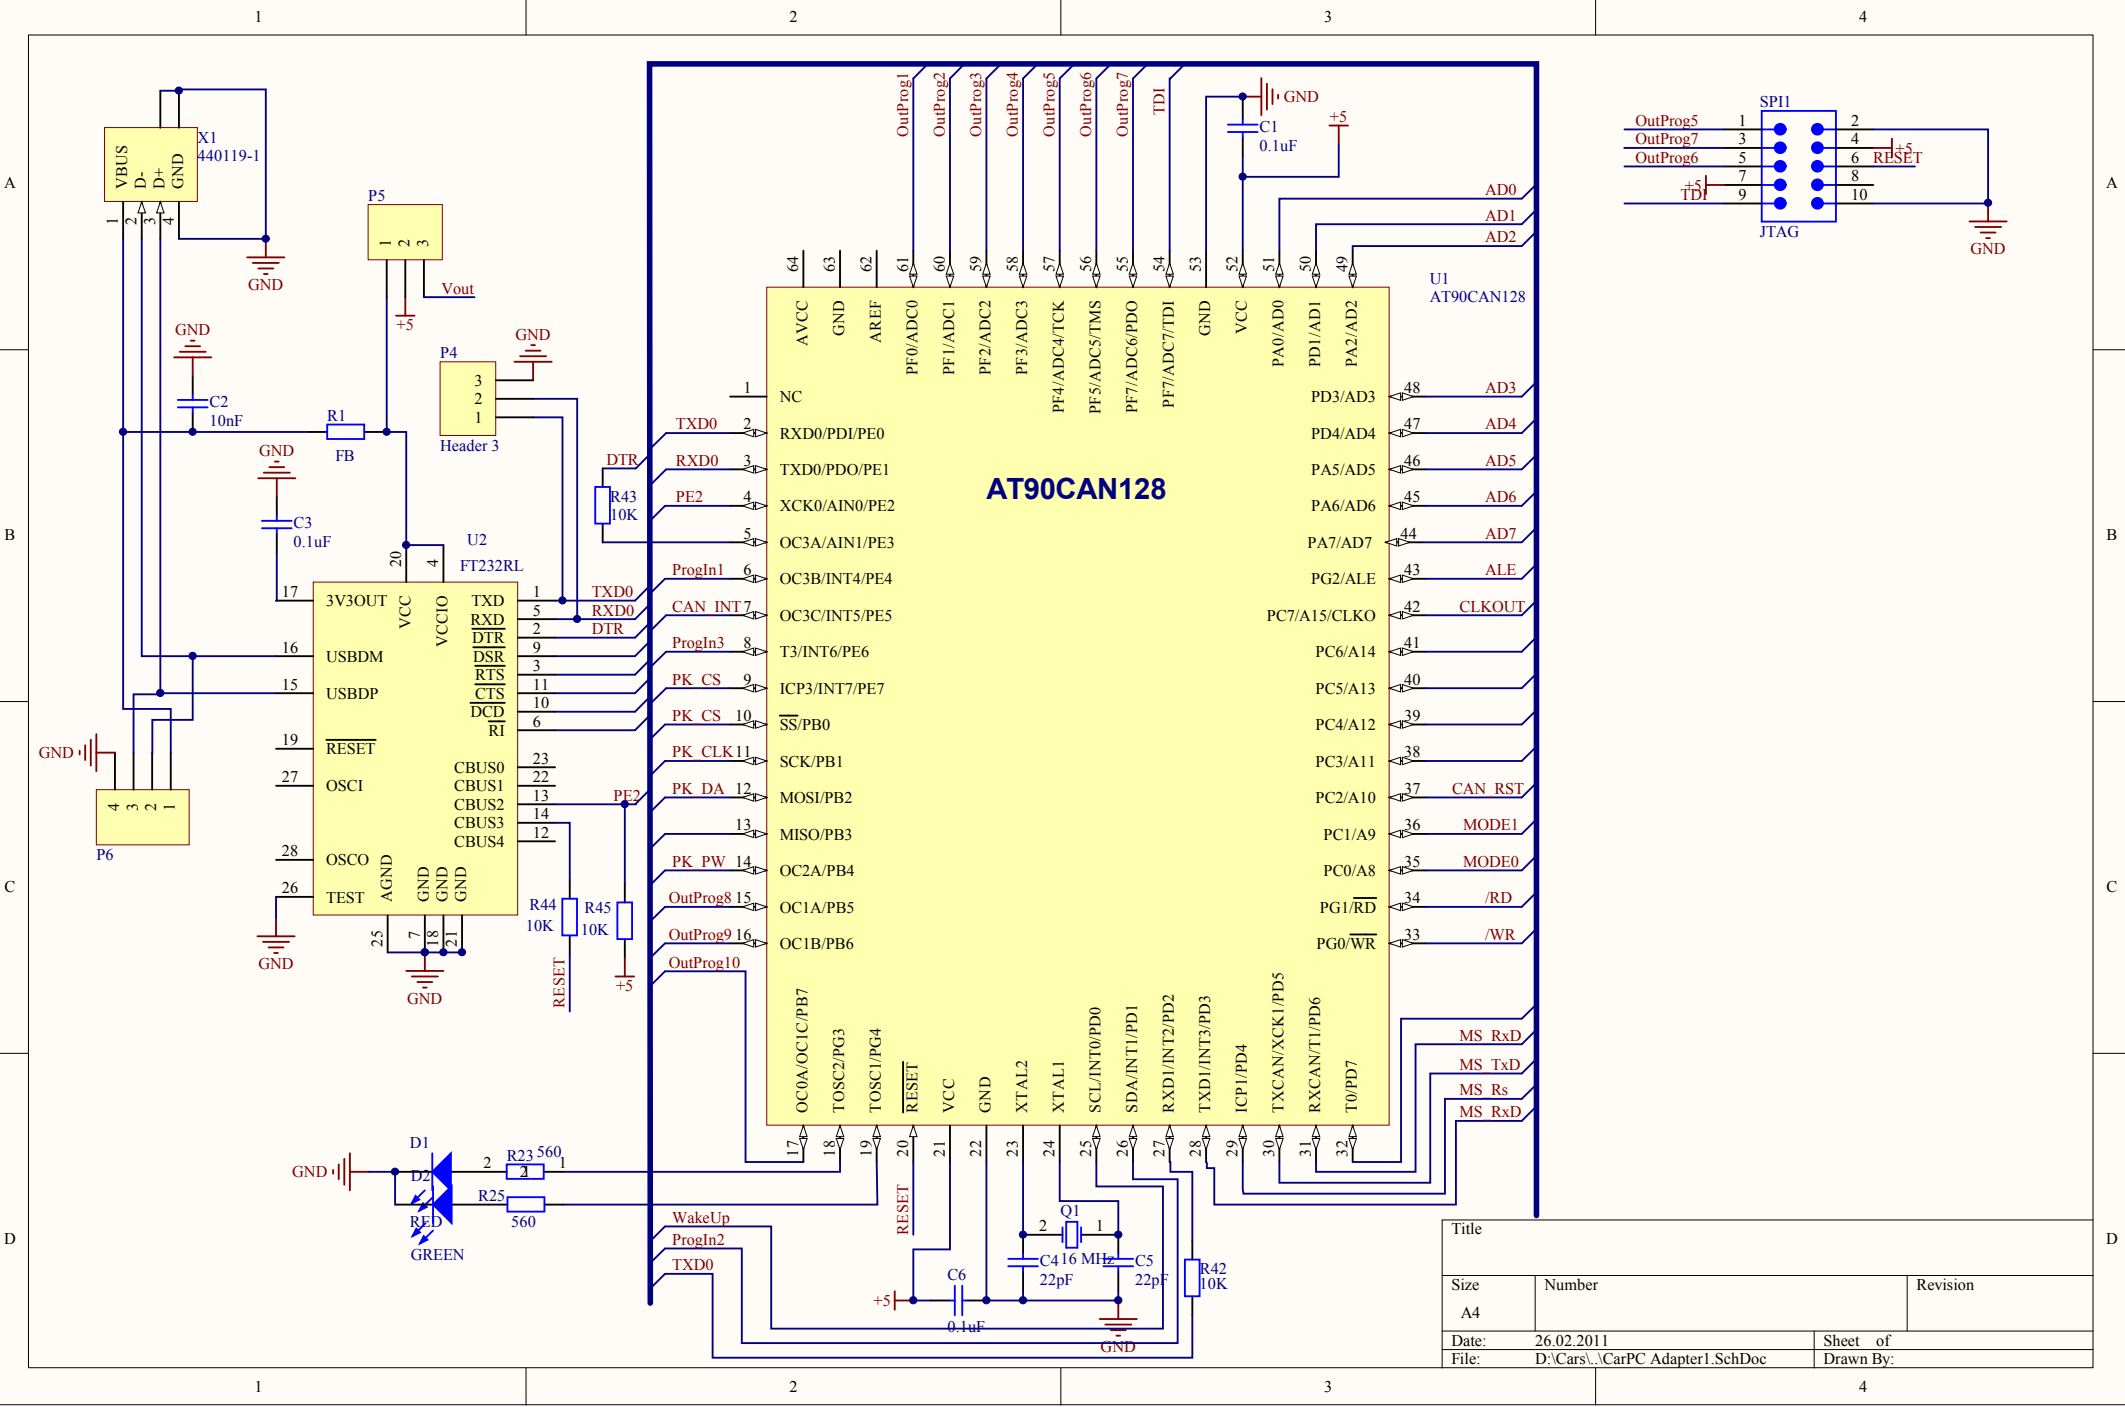

Title		
Size A4	Number	Revision
Date:	26.02.2011	Sheet of
File:	D:\Cars\CarPC Adapter CAN.SchDoc	Drawn By:

A

B

C

D

A

B

C

D

Prog1	1
Prog3	2
Prog5	3
Prog7	4
Prog8	5
InProg1	6
InProg3	7
Prog2	8
Prog4	9
Prog6	10
Prog10	11
Prog9	12
InProg4	13
InProg2	14

MF-2x7MR

Title		
Size	Number	Revision
A4		
Date:	26.02.2011	Sheet of
File:	D:\Cars\CarPC Adapter Power.SchDoc	Drawn By:

Title		
Size	Number	Revision
A4		
Date:	26.02.2011	Sheet of
File:	D:\Cars\CarPC Adapter1.SchDoc	Drawn By: